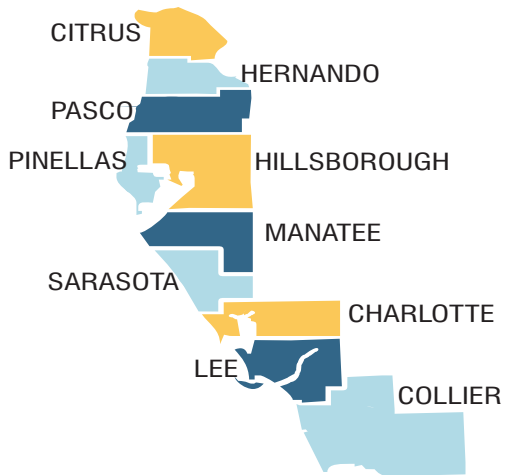

Marine Industries Association Southwest Florida

The Marine Industries Association of Southwest Florida, established in 1973 as the Southwest Florida Marine Industries Association, has grown in recent years to represent over 275 marine businesses along Florida's West Coast. Our membership includes a wide array of businesses associated with recreational boating and dedicated to the responsible growth and preservation of the boating lifestyle.

The Marine Industries Association plays an active role in governmental and legislative matters throughout the region, working to increase awareness of the economic impact of boating and strengthen the industries political voice. The Association works to grow boating and promote member businesses to the boating public through boat shows, web sites, social media and advertising.

The Association proudly owns and manages the Fort Myers Boat Show, Charlotte County Boat Show, and the Bonita Springs Boat Show.