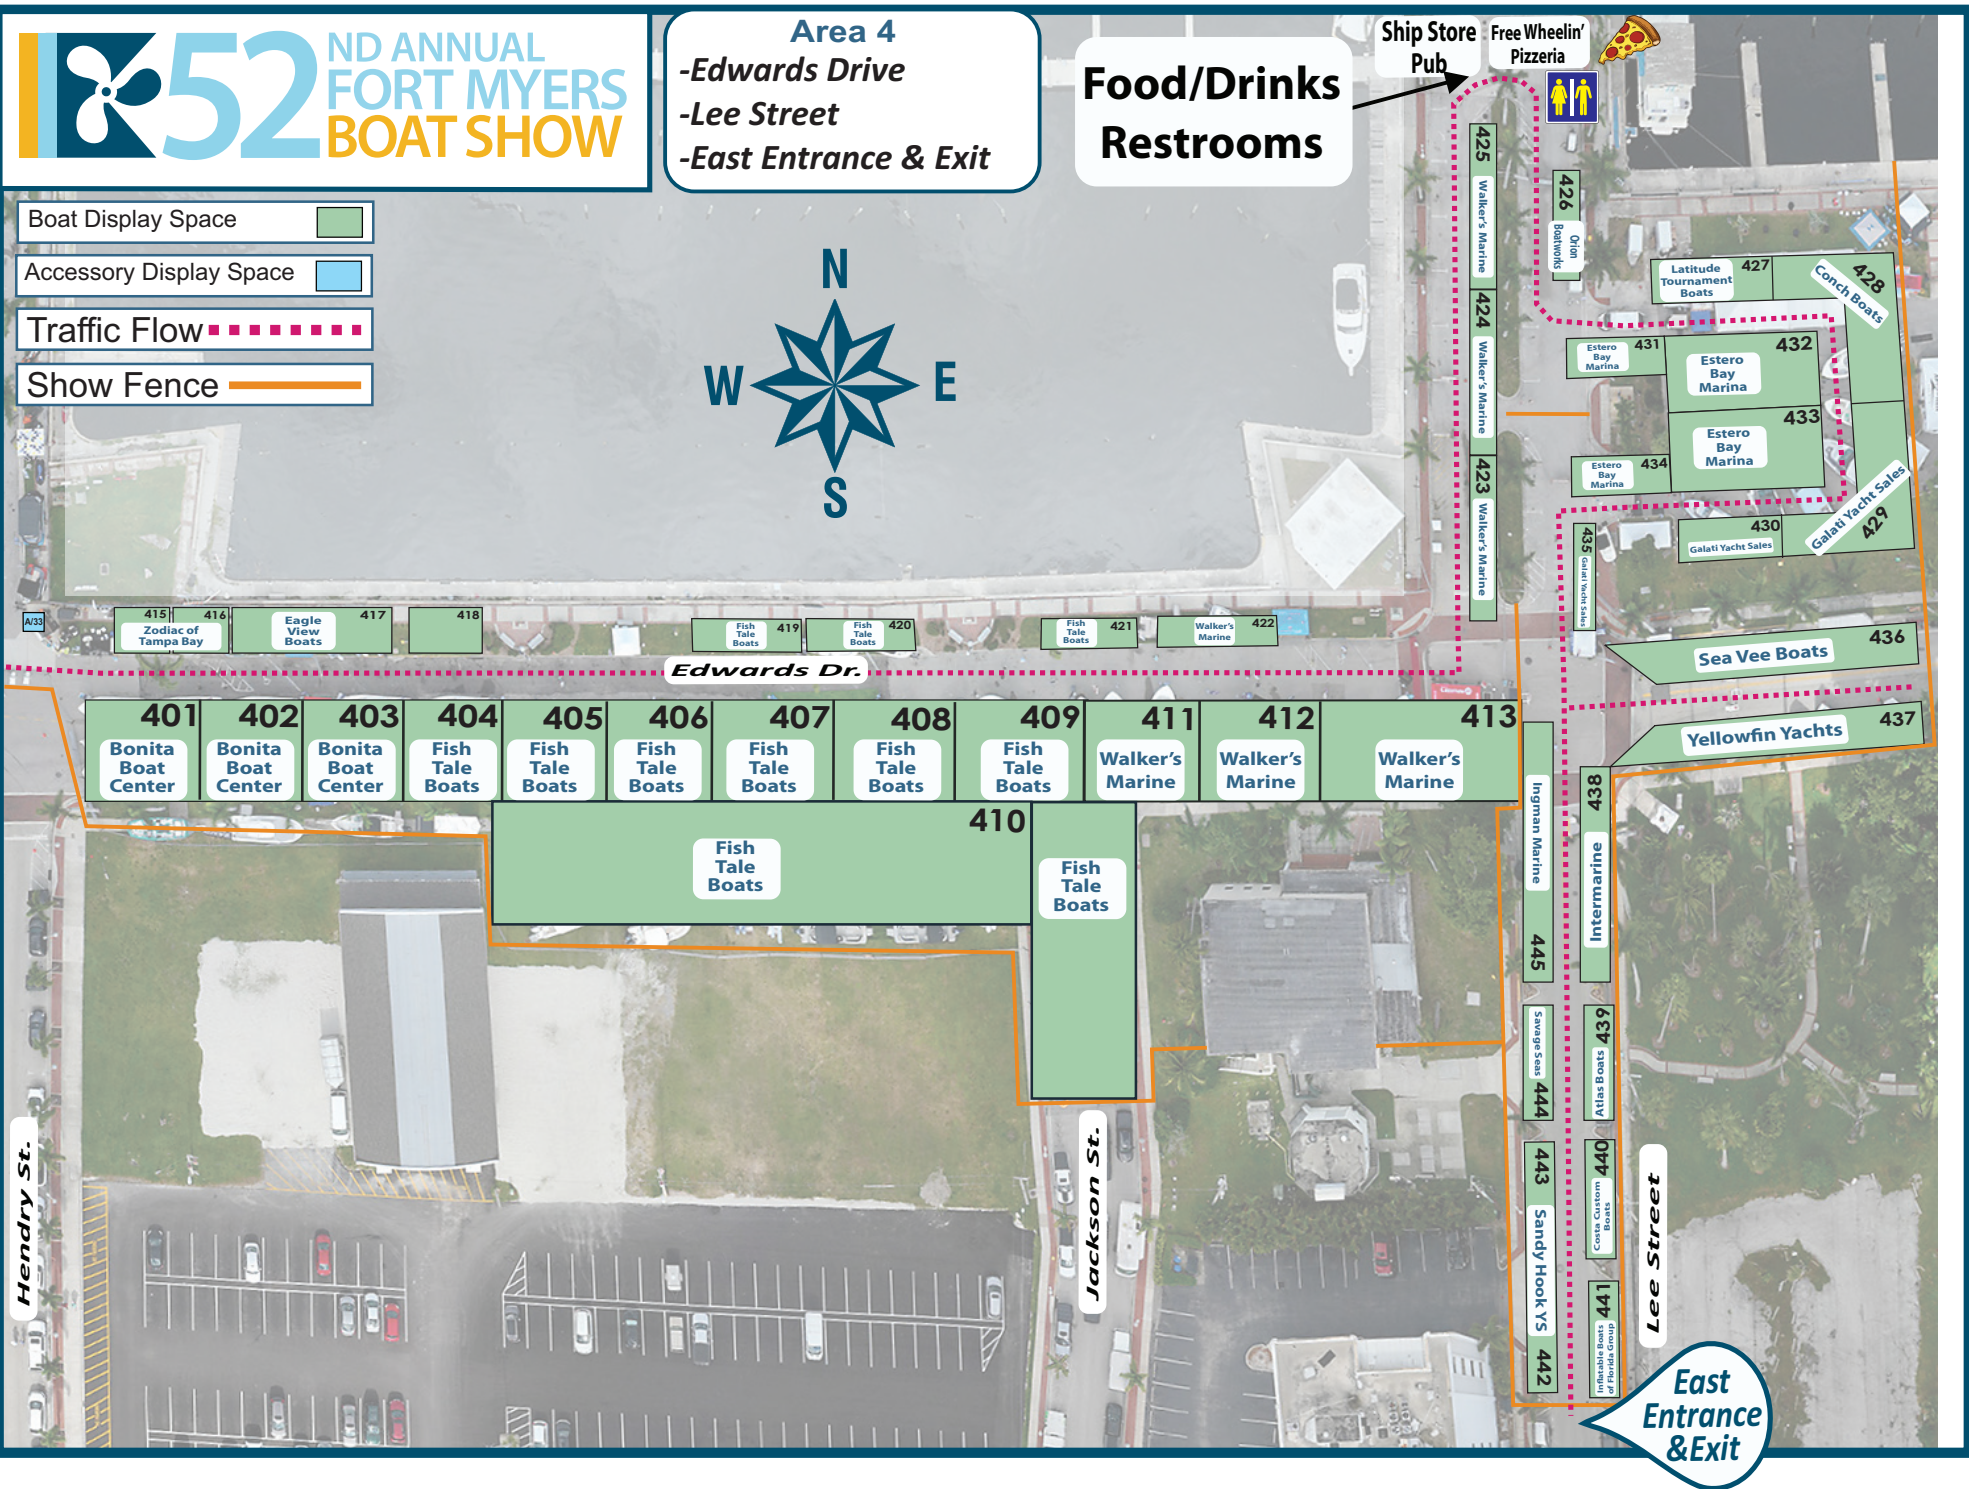

52 ND ANNUAL FORT MYERS BOAT SHOW

Area 4
-Edwards Drive
-Lee Street
-East Entrance & Exit

Food/Drinks
Restrooms

- Boat Display Space
- Accessory Display Space
- Traffic Flow
- Show Fence